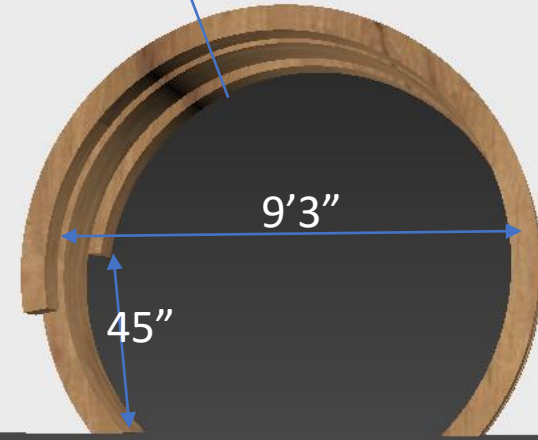

Associate Fabrics
DK Power Engineers Pvt Ltd

Mittal Fabrics
Associate Packaging

10'

10'

6mtr

6mtr

Out side ring

In side ring