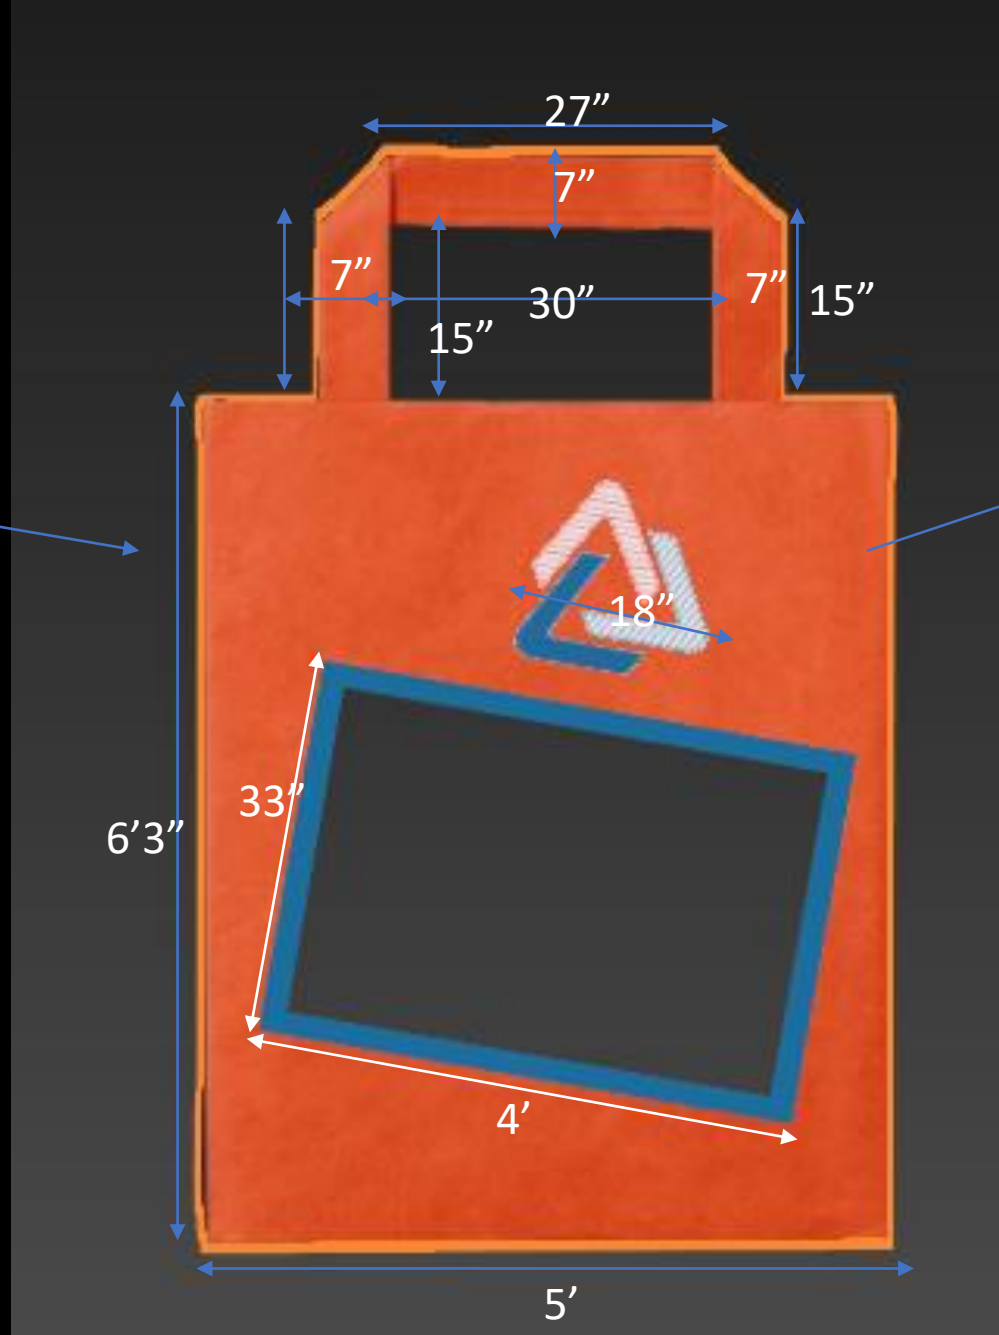

21"x21" poster

Wooden cut letter

12'
ASSOCIATES NON WOVENS

Yellow led light in back

4" ht letter

14'

Associate Fabrics
DK Power Engineers Pvt Ltd

Mittal Fabrics
Associate Packaging

2'

30"

4'

6"

6"

8'

6'6"

10'