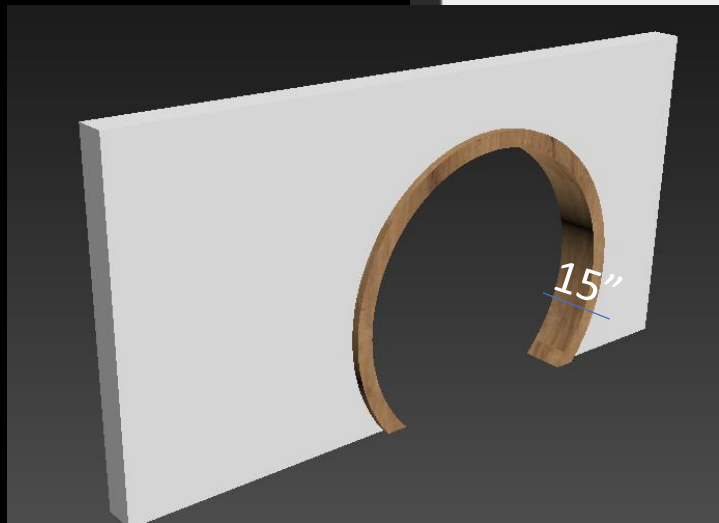

Associate Fabrics
DK Power Engineers Pvt Ltd

Mittal Fabrics
Associate Packaging

10'

10'

6mtr

6mtr

Out side ring

In side ring