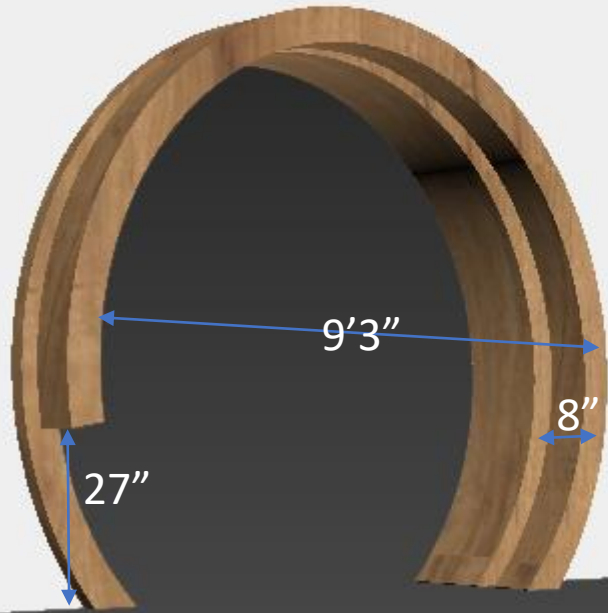

Associate Fabrics
DK Power Engineers Pvt Ltd

Mittal Fabrics
Associate Packaging

10'

10'

6mtr

6mtr

Out side ring

In side ring

2'

30"

4'

6"

6"

8'

6'6"

10'