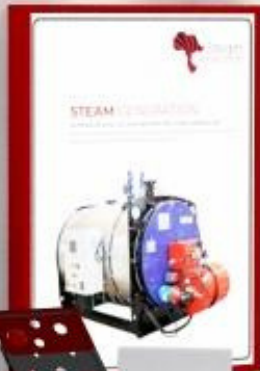

Steam
Generation

STEAM GENERATION

www.steamgeneration.co

www.steamgeneration.co