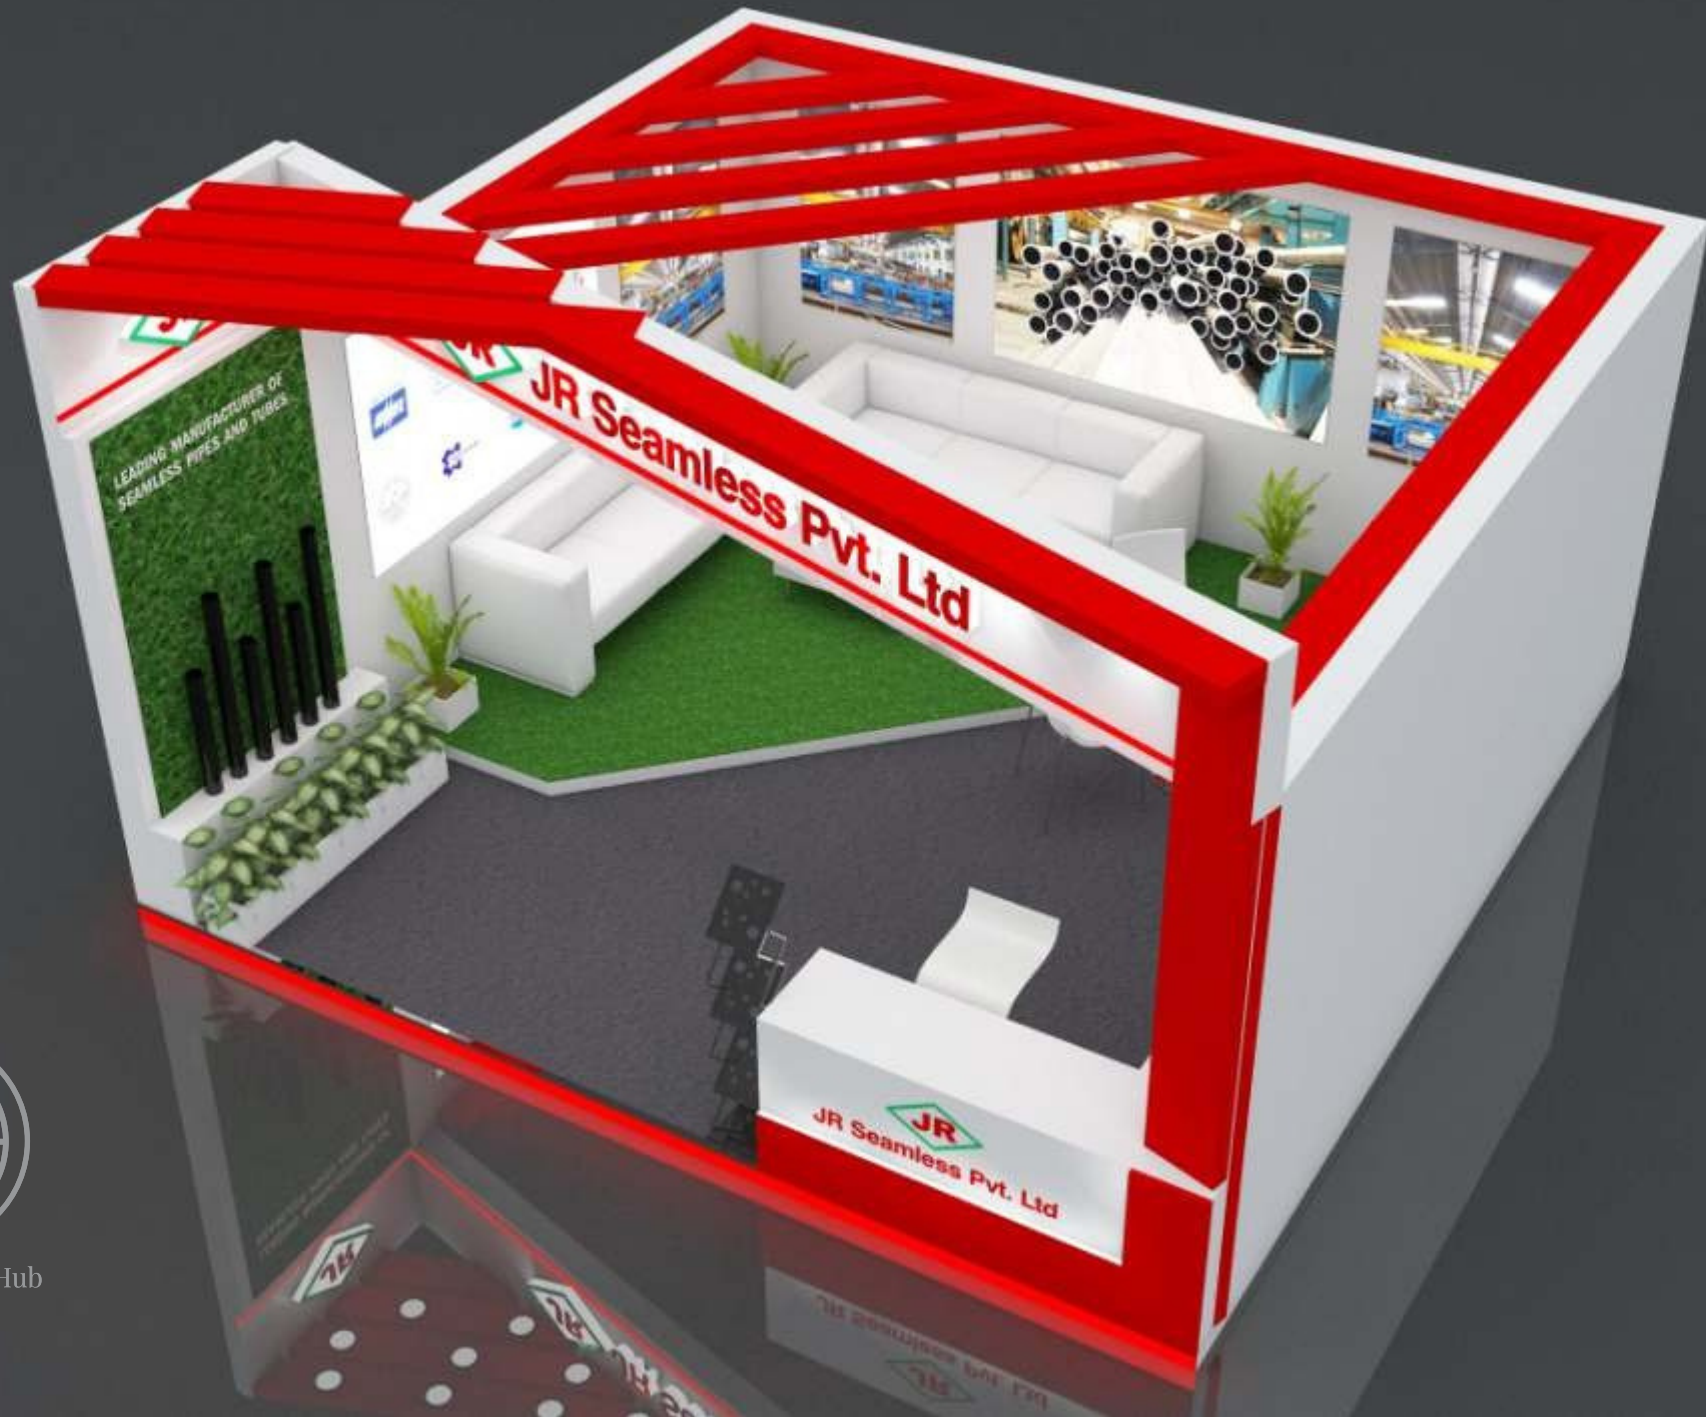

Design Culture Hub

This Design is property of Design Culture Hub, No part of this design may be distributed/rented without prior permission. All Right Reserved. Furniture & Graphics in the design are only ar sts impression and may vary.