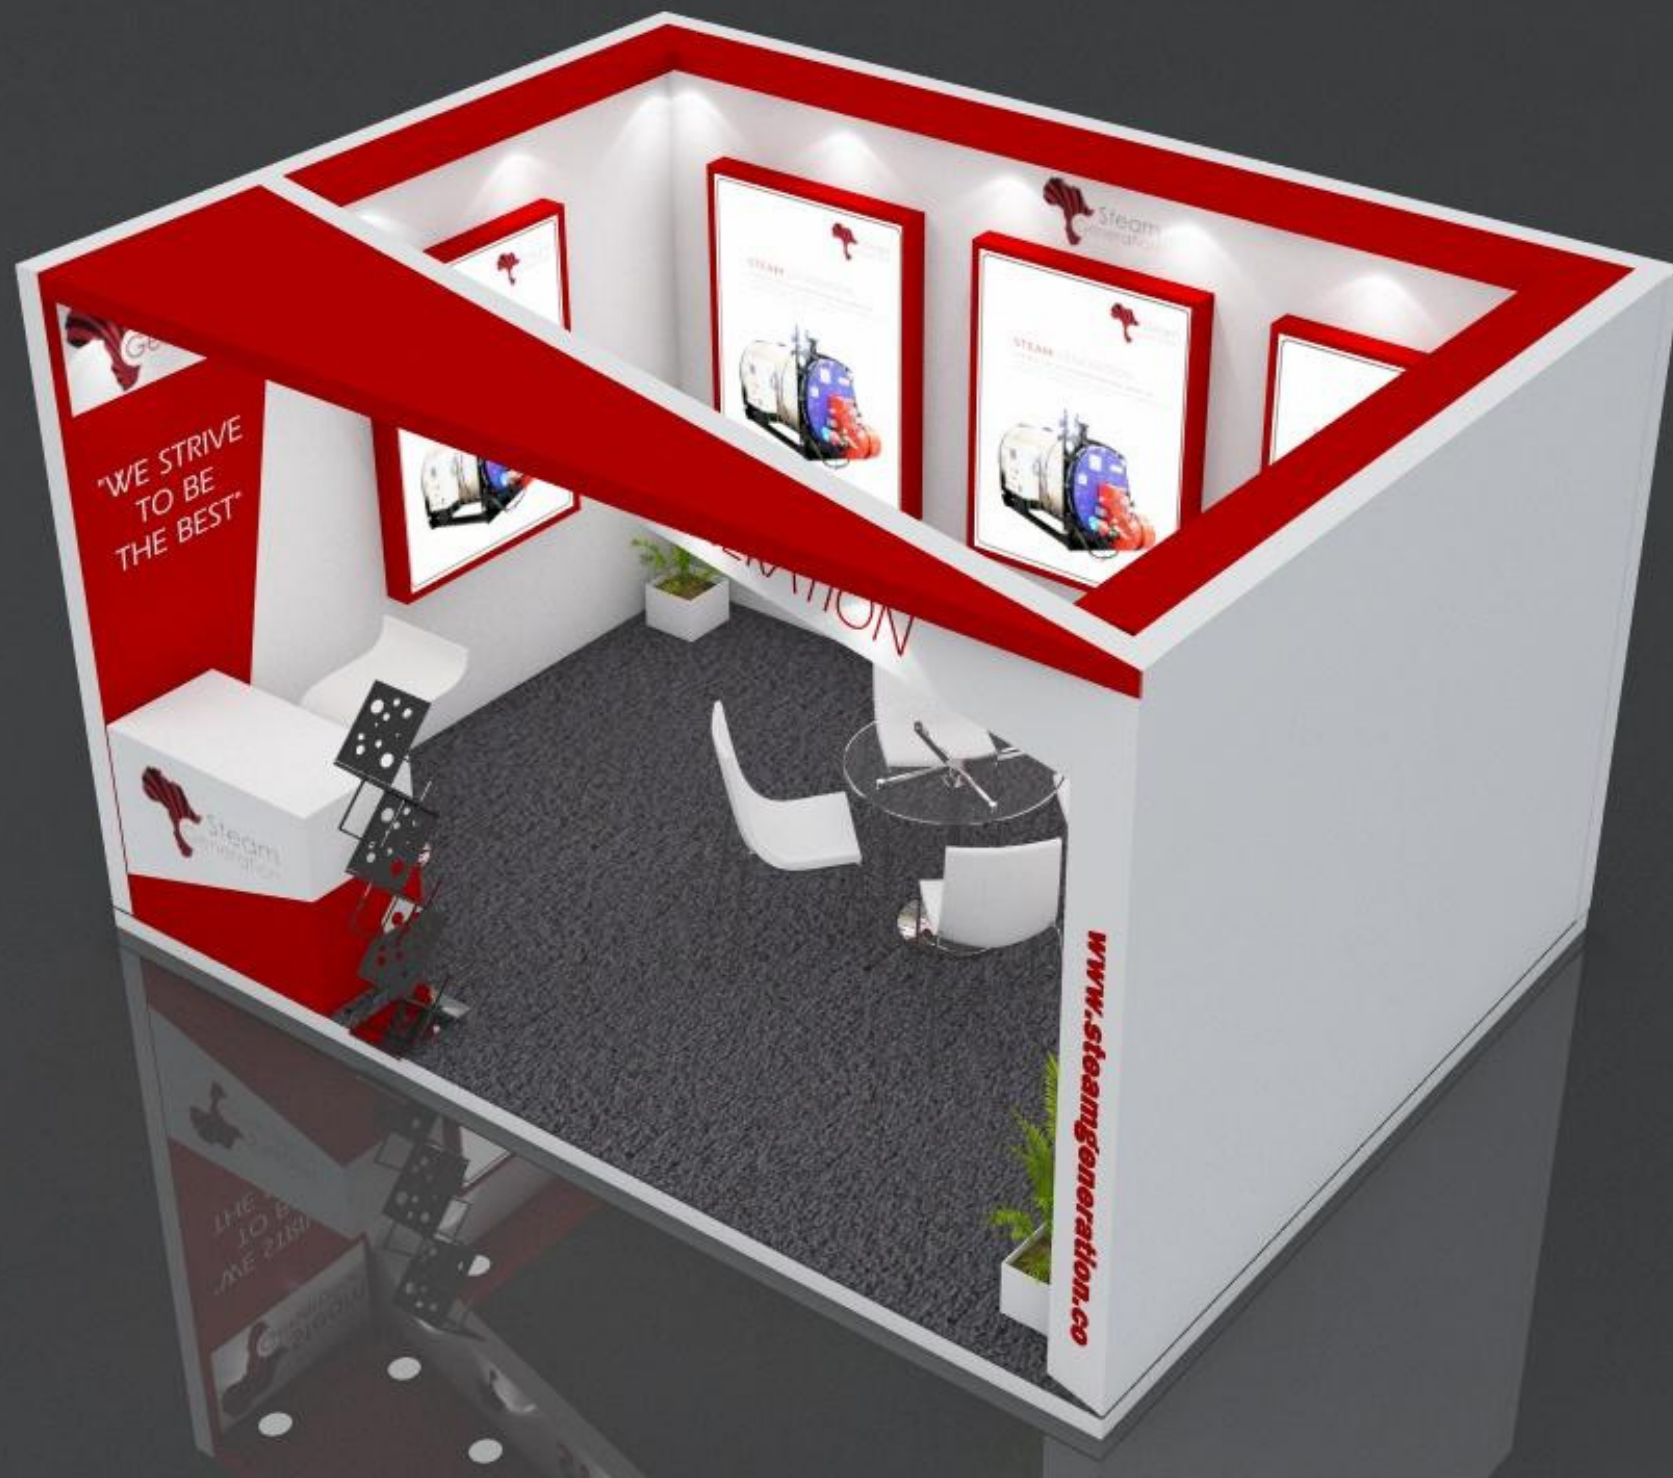

"WE STRIVE
TO BE
THE BEST"