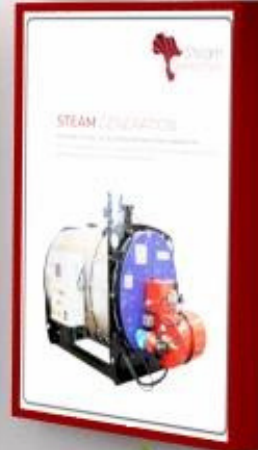

Steam
Generation

STEAM GENERATION

www.steamgeneration.co

www.steamgeneration.co