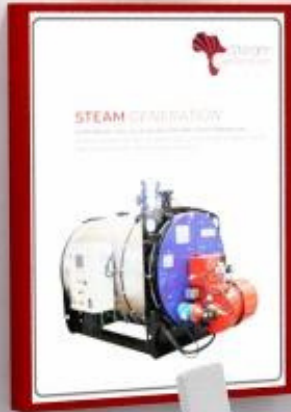

Steam
Generation

STEAM GENERATION

www.steamgeneration.co

www.steamgeneration.co