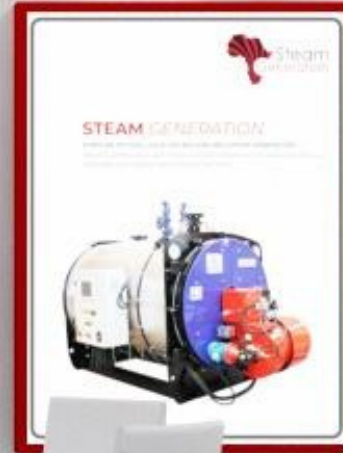

Lalbaba

Seamless Tub

Lalbaba
Seamless Tubes

**Stall design With measurement
4 mtrX 3 mtr**

STEAM GENERATION

8'

WE STRIVE
TO BE
THE BEST

www.steamgeneration.co