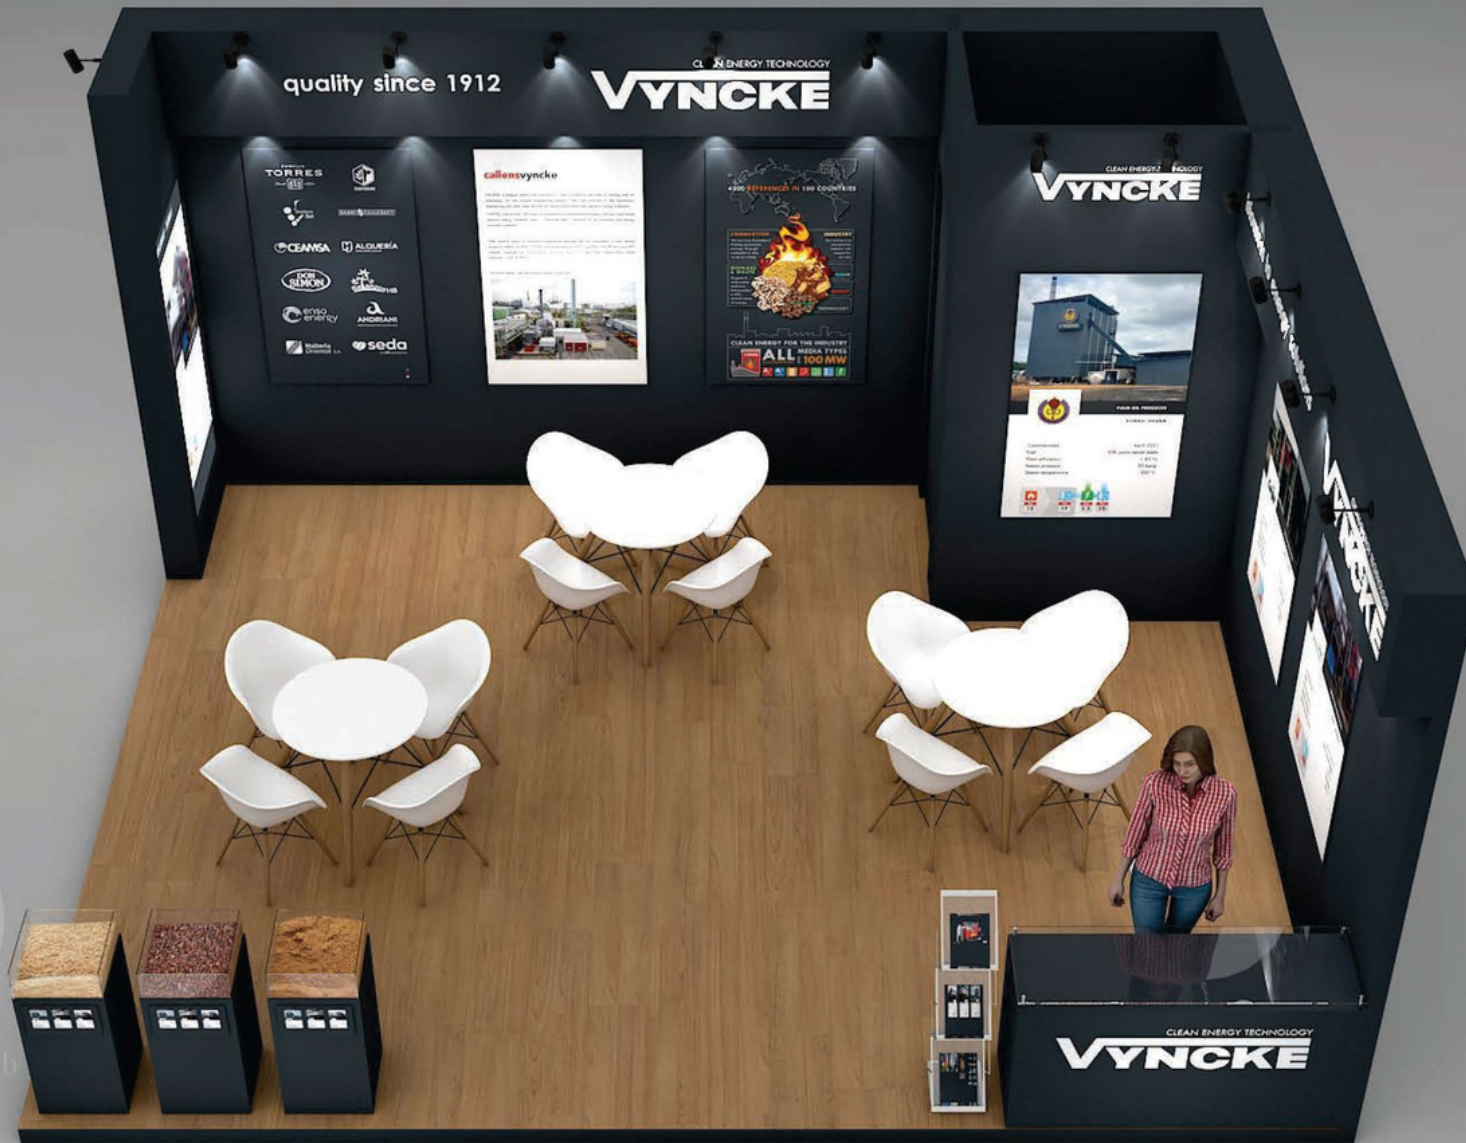

This Design is property of Design Culture Hub, No part of this design may be distributed/rented without prior permission. All Right Reserved. Furniture & Graphics in the design are only artists impression and may vary.