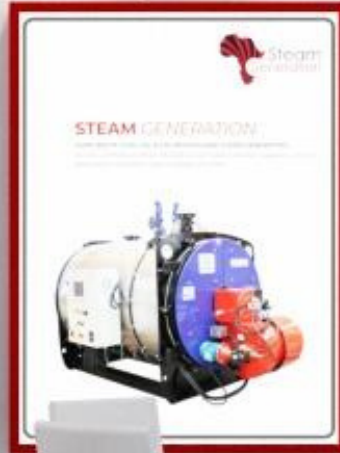

Lalbaba

Seamless Tub

Lalbaba
Seamless Tubes

**Stall design With measurement
4 mtrX 3 mtr**

STEAM GENERATION

8'

WE STRIVE
TO BE
THE BEST

www.steamgeneration.co