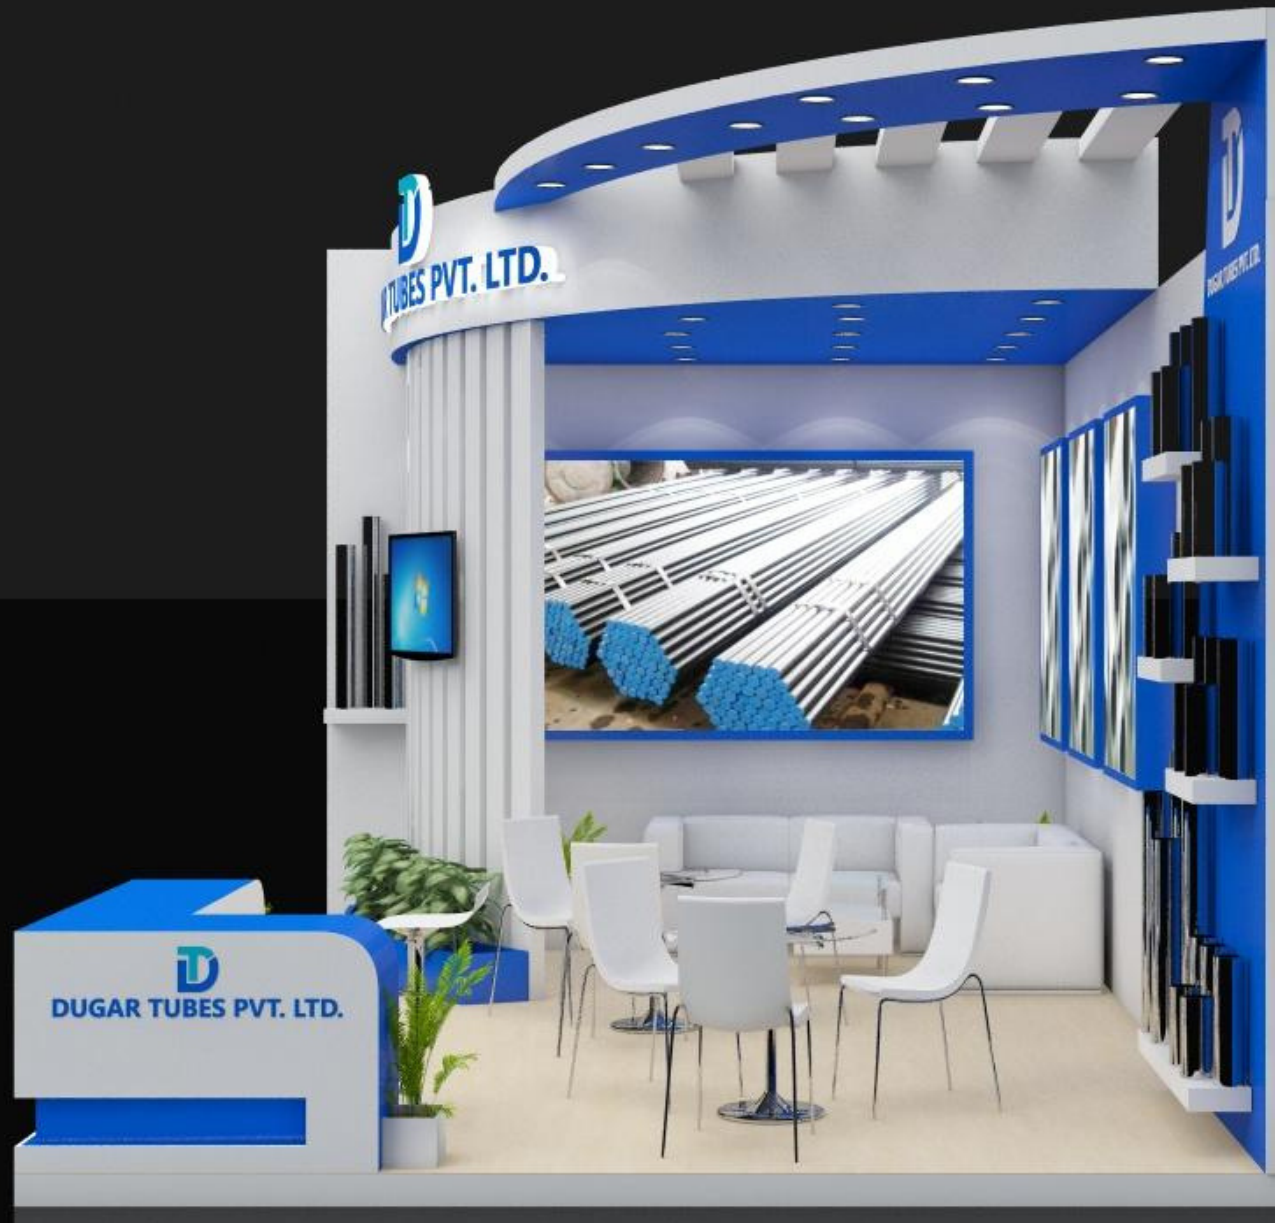

DUGAR TUBES PVT. LTD.

**Stall design With measurement
6 mtrX 4 mtr**

DUGAR TUBES PVT. LTD.

DUGAR TUBES PVT. LTD.

DUGAR TUBES PVT. LTD.

Stall Design by

Design Culture Hub

This Design is property of Design Culture Hub, No part of this design may be distributed/rented without prior permission. All Right Reserved. Furniture & Graphics in the design are only artists impression and may vary.